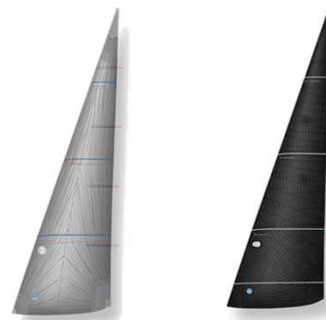

### GENOA - OD LCW flatter for light crew

17.90 m<sup>2</sup>  
 S-Cut / Laminate Aramid NLXi 14  
**3Di** Race Série 760 Dynema/Aramid (Open races only)

Luff :10.10 m  
 Leech :9.30 m  
 LP :3.26 m  
 3 roller battens  
 Zip on Luff  
 2 vision windows  
 Roll bag